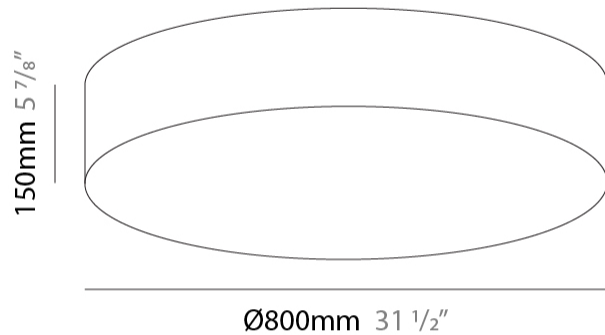

PROJECT
TYPE
SPECIFIER
QUANTITY
DATE

MIRYA SURFACE

D52000-

base number   Finish
Options

1. To build a product code in our configurator select the specify button on the base model # product page
2. To build a manual product code on this datasheet choose from the options listed below in blue font and add the suffix to the base model #

GENERAL

Series: Mirya
Partner: Fambuena
Division: Design
Installation: Surface
Product Type: Ceiling Surface
Mounting Location: Ceiling
Light Distribution: Direct

PHYSICAL

Shape: Cylinder
Diameter (mm): 800
Diameter (in): 31 1/2
Height (mm): 150
Height (in): 5 7/8
Weight (kg): 4.75
Weight (lbs): 10.47
Diffuser: Opal Satined PMMA Diffuser
Fixture Finish: WHI / BLK / CHA / OWH / SIL / RED
Fixture Material: Cotton / Metal
Primary Material: Fabric

ELECTRICAL

Number of Lamps: 4
Lamp Type: LED Retrofit
Lamp Shape: A19
Bulb Included: Bulb Not Included
Total Output Wattage (W): 52
Max. Wattage Per Lamp (W): 13
Lamp Base: E26
Input Voltage (V): 120
Upon Request: 277Vac / GU24

LED

OPTICAL

RATINGS AND CERTIFICATIONS

Certified By: Certified for North American Standards
IP rating: IP20