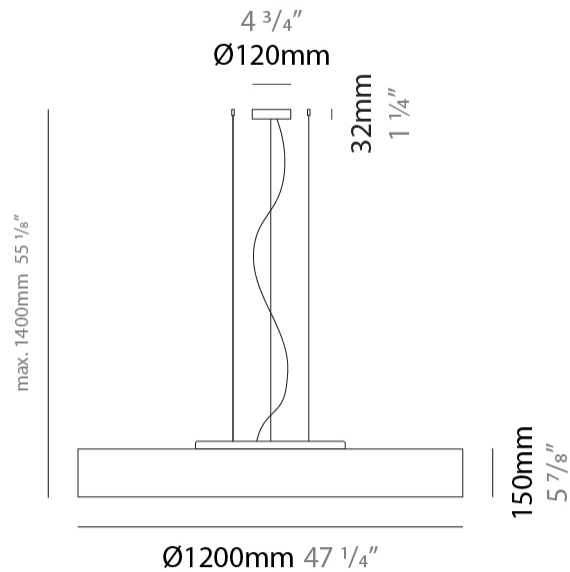

PROJECT	_____
TYPE	_____
SPECIFIER	_____
QUANTITY	_____
DATE	_____

MIRYA SUSPENSION

D51069-

base number   Finish
Options

1. To build a product code in our configurator select the specify button on the base model # product page
2. To build a manual product code on this datasheet choose from the options listed below in blue font and add the suffix to the base model #

GENERAL

Series: Mirya _____
Partner: Fambuena _____
Division: Design _____
Installation: Suspension _____
Product Type: Pendant _____
Mounting Location: Ceiling _____
Light Distribution: Direct / Indirect _____

PHYSICAL

Shape: Cylinder _____
Diameter (mm): 1200 _____
Diameter (in): 47 1/4 _____
Height (mm): 150 _____
Height (in): 5 7/8 _____
Max. Overall Height (mm): 1400 _____
Max. Overall Height (in): 55 1/8 _____
Diffuser: Opal Satined PMMA Diffuser _____
Fixture Finish: WHI / BLK / CHA / OWH / SIL / RED _____
Fixture Material: Cotton / Metal _____
Primary Material: Fabric _____
Cable Details: Cable length 2000mm / 79" _____

ELECTRICAL

Number of Lamps: 5 _____
Lamp Type: LED Retrofit _____
Lamp Shape: A19 _____
Bulb Included: Bulb Not Included _____
Total Output Wattage (W): 65 _____
Max. Wattage Per Lamp (W): 13 _____
Lamp Base: E26 _____
Input Voltage (V): 120 _____
Upon Request: 277Vac / GU24 _____

LED

OPTICAL

RATINGS AND CERTIFICATIONS

Certified By: Certified for North American Standards _____
IP rating: IP20 _____